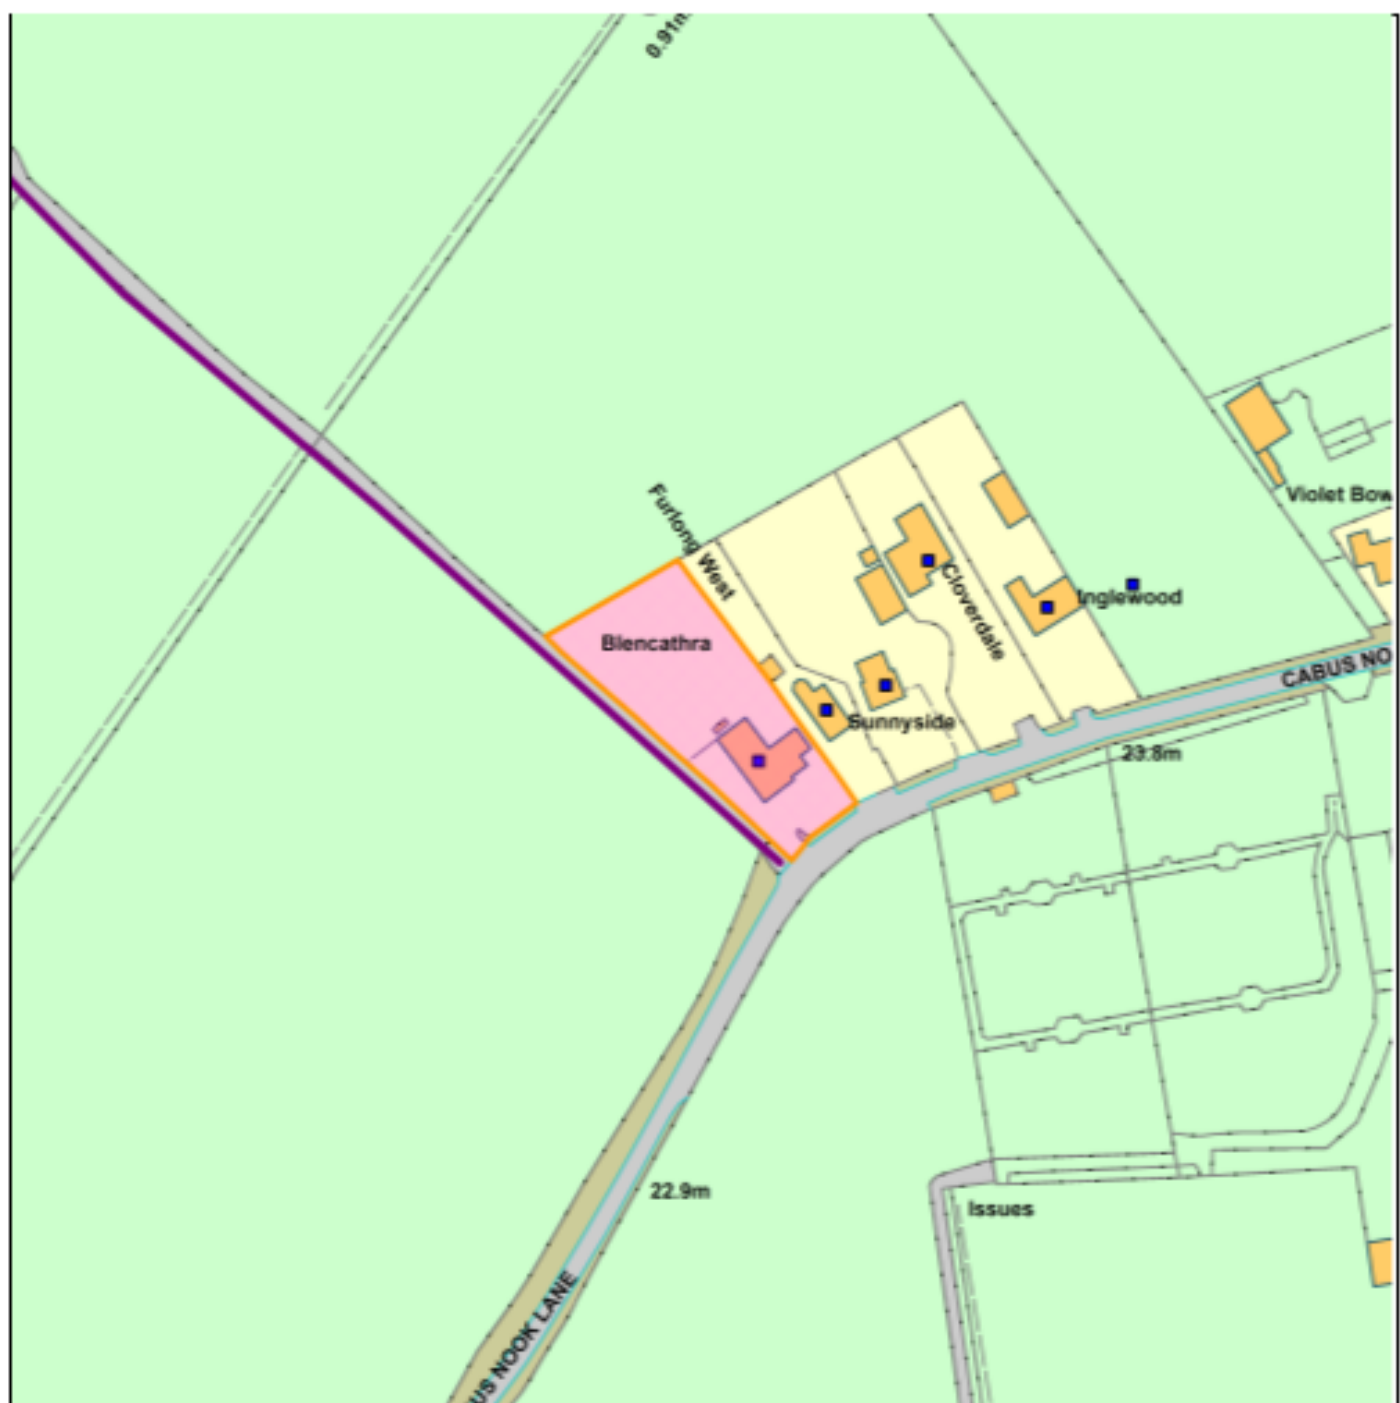

# Planning Committee

22/00872/FUL - Blencathra, Cabus Nook Lane, Cabus, PR3 1AA

Scale : 1:1726

Reproduced from the Ordnance Survey map with the permission of the Controller of Her Majesty's Stationery Office © Crown Copyright 2012.

Unauthorized reproduction infringes Crown Copyright and may lead to prosecution or civil proceedings.

Organisation	Wyre Council
Department	Planning Department
Comments	3
Date	16 November 2022
SLA Number	100018720